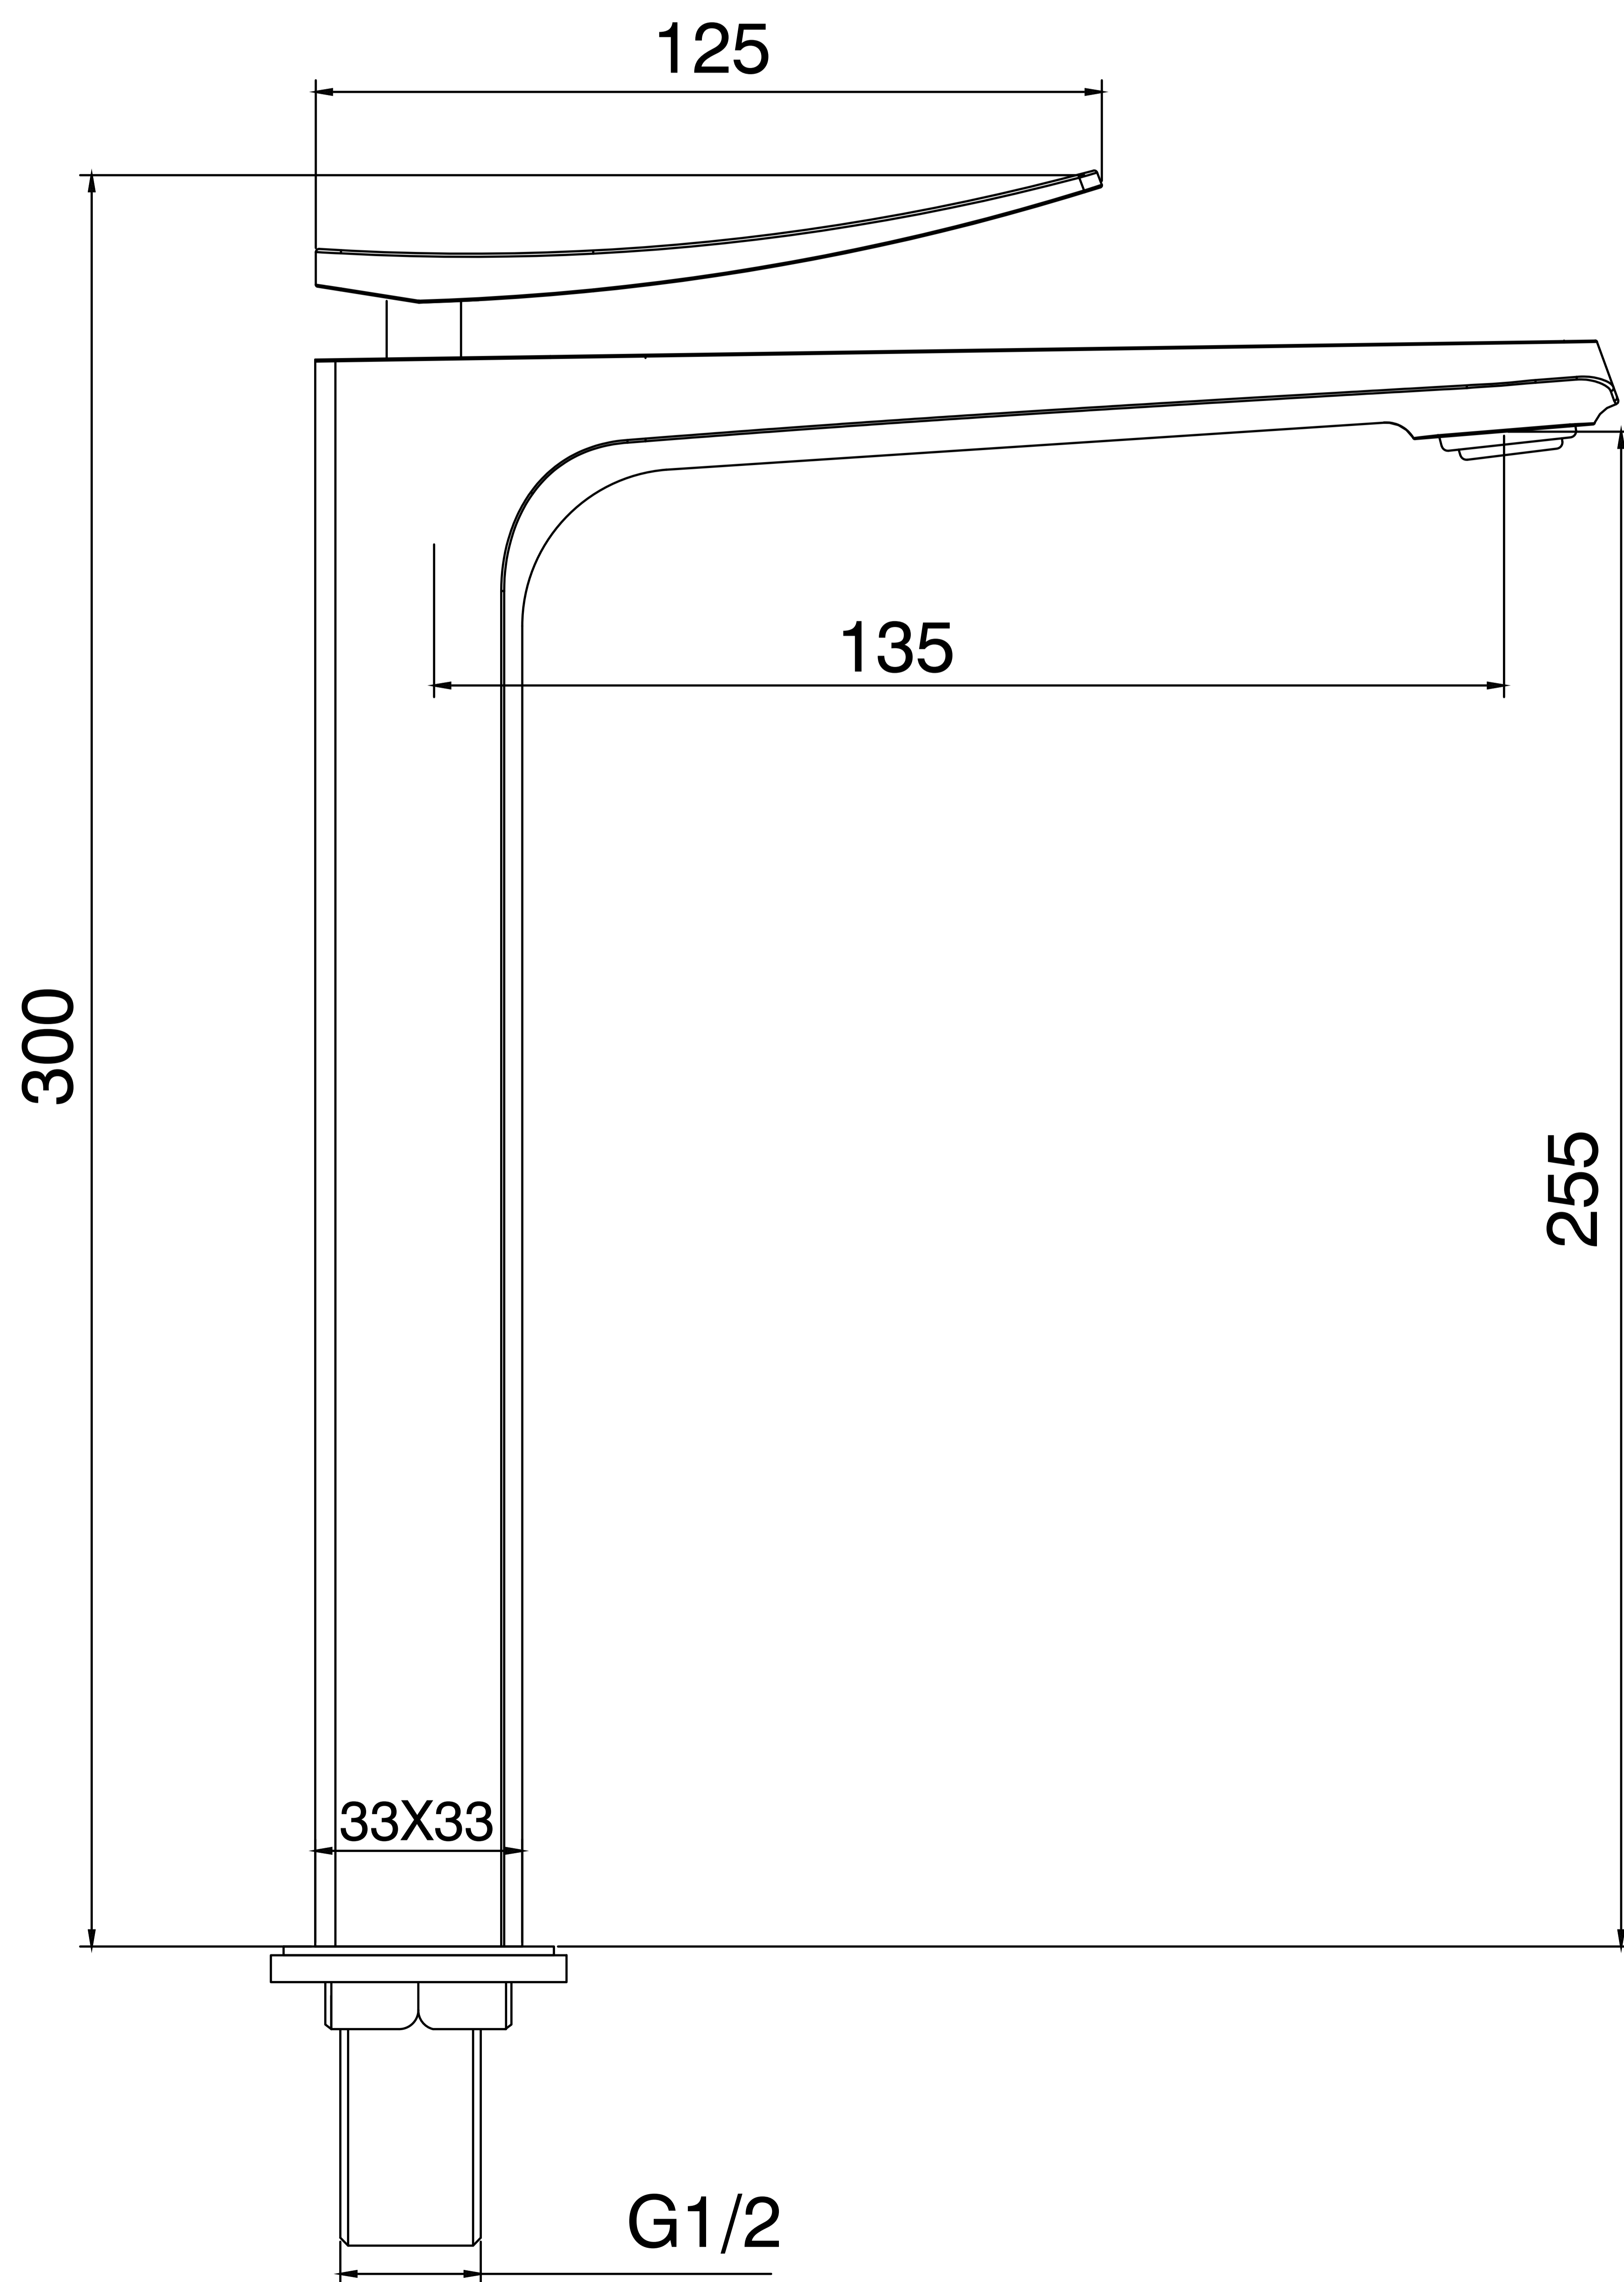

Tall Brass Pillar Cock

Product Code : 3162

Technical Drawing

All dimension are in **mm**